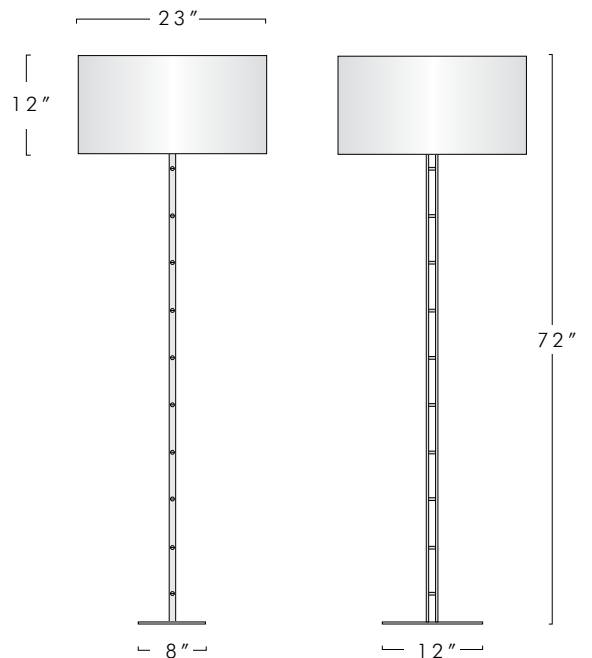

DIMMABLE
2700K