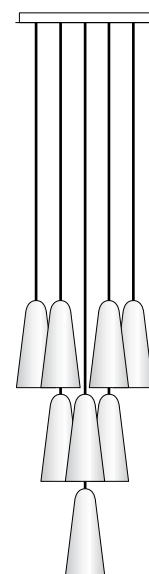

MONTFAUCON 10 LIGHT CIRCULAR CHANDELIER

DESCRIPTION

The Montfaucon 10 Light Circular Chandelier ceiling plate is machined from stainless steel. Each shade is made by hand of unglazed white porcelain.

FINISHES

Shown in Black Bronze (standard). Please inquire about our other finishes. Note: All finishes may vary slightly.

SHADE

Unglazed porcelain. Due to the hand-made nature of these porcelain shades, the thickness, height and texture will vary slightly.

MODEL #	DIMENSIONS	NET WT.
1 7 8 9	18 Diameter x 72 OAH*	50 lbs

CEILING PLATE

18" Diameter - Additional blocking or anchoring may be required.

ELECTRICAL

10x E26 7w LED only

*Custom drop lengths can be specified

18"
10 lights

11.5"

5.25"

72"
OAH*