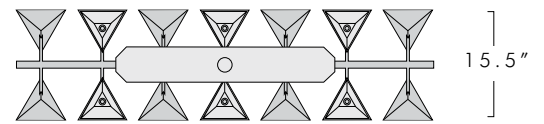

DIMMABLE
2700K