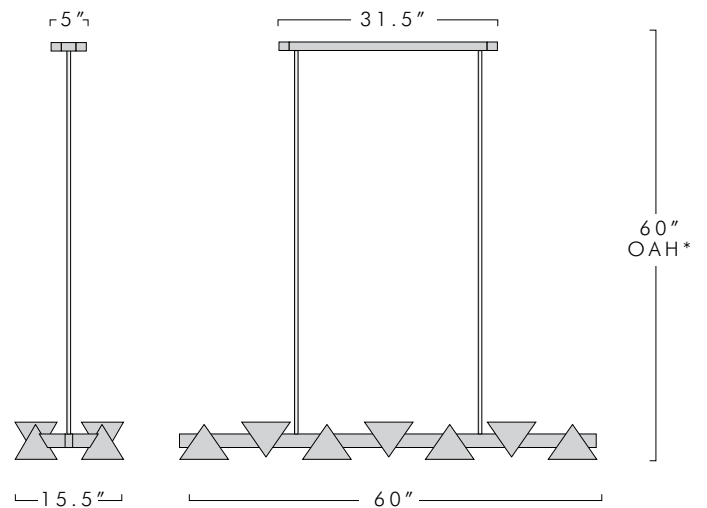

VICHY LINEAR CHANDELIER

DESCRIPTION

The Vichy Linear Chandelier consists of fourteen triangular pyramidal shades. Each shade is made by hand of thick walled brass. The body and top plate are machined by hand. All parts are hand polished and patina'd. The exterior of each shade is finished in black bronze and the interior shade is Lite Antique.

FINISHES

Shown as Black Bronze and Lite Antique.
Please note: All finishes may vary slightly.

SHADE

Brass.

MODEL #	DIMENSIONS	NET WT.
1 7 6 1	60 W x 15.5 D x 60 OAH*	70 lbs

CEILING PLATE

5" x 31.5" - Additional blocking will be required.

ELECTRICAL

14 x G9 40w - 560w max - LED available

*Custom drop lengths can be specified.

DIMMABLE
2700K