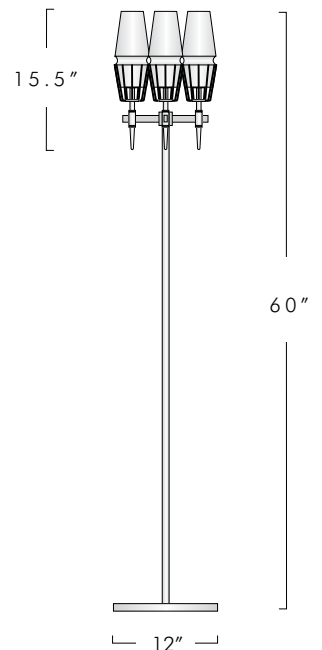

ELECTRICAL

4 x E12 25w - 240w max - LED Available