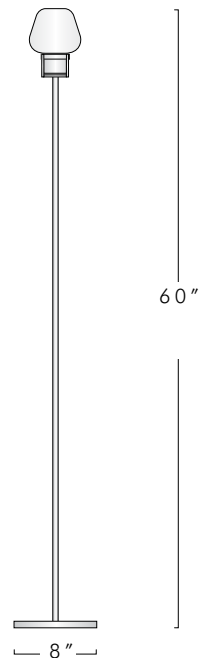

DIMMABLE
2700K