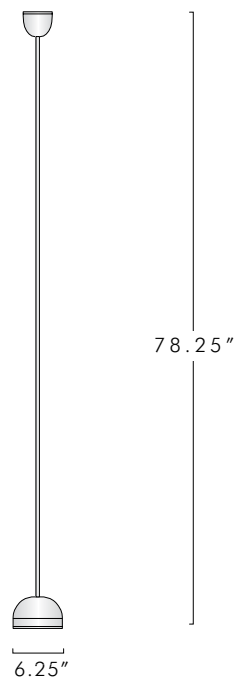

All Lighting Design and Design Elements are ©2016 by Jonathan Browning Studios, Inc.

BEAUVOIR TORCHIERE

DESCRIPTION

The Beauvoir Torchiere is machined by hand from solid brass. It is hand polished and patina'd.

FINISHES

Shown in Lite Antique Bronze (standard). Also available in Polished Nickel, Satin Nickel and Oil Rubbed Bronze.

Please note: All finishes may vary slightly.

SHADE

Solid Brass. Hand turned.

MODEL

1 6 1 3

DIMENSIONS

6.25 W x 78.25 H

NET WT.

10.5 lbs

BASE

6.25" Diameter

ELECTRICAL

1 x G9 75w - 75w max - LED Available