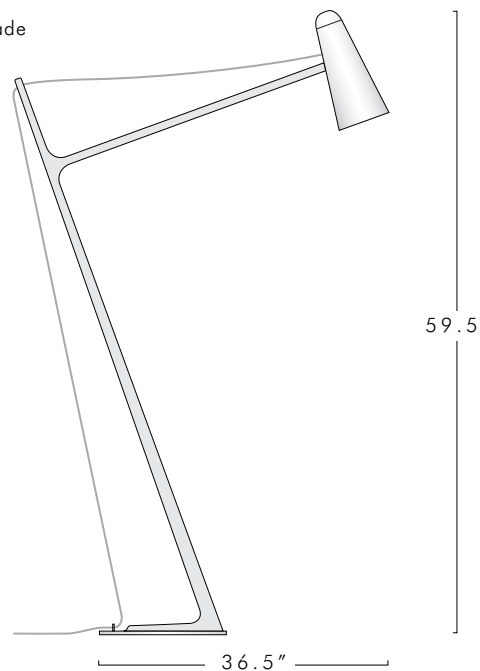

All Lighting Design and Design Elements are ©2015 by Jonathan Browning Studios, Inc.

MONTFAUCON FLOOR LAMP

DESCRIPTION

The Montfaucon Floor Lamp is hand carved from rosewood. The hand made shade is unglazed white porcelain. The round base is solid brass which is polished and patina'd by hand.

MODEL #	DIMENSIONS	NET WT.
1 5 1 1	36.5 W x 59.5 H x 12 D	10 lbs

ELECTRICAL

1 x E26 75w - LED equivalent

Unglazed Porcelain Shade

DIMMABLE
2700K