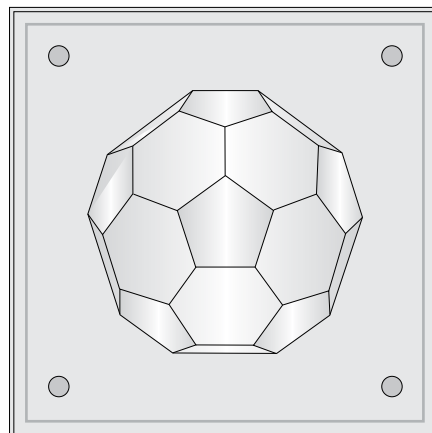

ROCHILLON SCONCE

DESCRIPTION

The Rochillon Sconce is machined by hand from solid brass. The crystal shade is cut, faceted and polished by hand. The candelabra socket can be either an incandescent or led bulb.

FINISHES

Shown in Lite Antique Bronze (standard). Please inquire about our other finishes. Note: All finishes may vary slightly.

SHADE

Leaded Crystal.

MODEL

1501

DIMENSIONS

11 H x 11 W x 5.5 D

NET WT.

20 lbs

BACK PLATE / J-BOX

11 W x 11 H / Top to J-Box center: 5.5"

ELECTRICAL

1 x E12 - 60w max - LED available

11"

5.5"