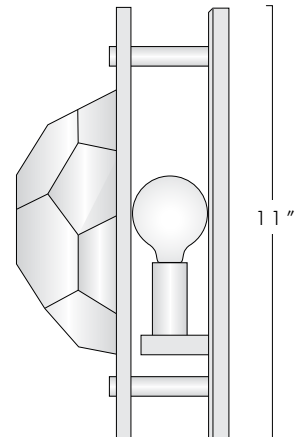

ROCHILLON SCONCE

DESCRIPTION

The Rochillon Sconce is machined by hand from solid brass. The crystal shade is cut, faceted and polished by hand. The candelabra socket can be either an incandescent or led bulb.

FINISHES

Shown in Lite Antique Bronze (standard). Please inquire about our other finishes. Note: All finishes may vary slightly.

SHADE

Leaded Crystal.

MODEL

1501

DIMENSIONS

11 H x 11 W x 5.5 D

NET WT.

20 lbs

BACK PLATE / J-BOX

11 W x 11 H / Top to J-Box center: 5.5"

ELECTRICAL

1 x E12 - 60w max - LED available

11"

5.5"