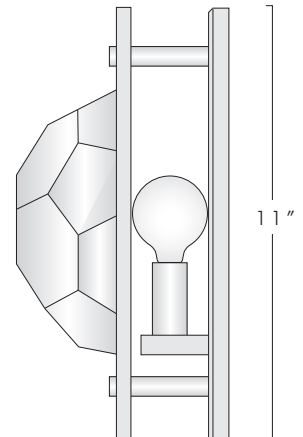

ROCHILLON SCONCE

DESCRIPTION

The Rochillon Sconce is machined by hand from solid brass. The crystal shade is cut, faceted and polished by hand. The candelabra socket can be either an incandescent or led bulb.

1501

DIMENSIONS

11 H x 11 W x 5.5 D

NET WT.

20 lbs

BACK PLATE / J-BOX

11 W x 11 H / Top to J-Box center: 5.5"

ELECTRICAL

1 x E12 60w max - LED available

11"

5.5"