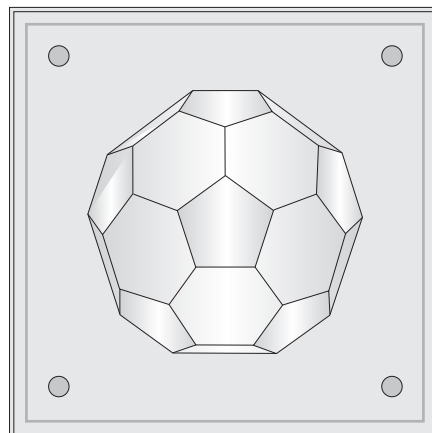

ELECTRICAL

1 x E12 60w max - LED available

11"