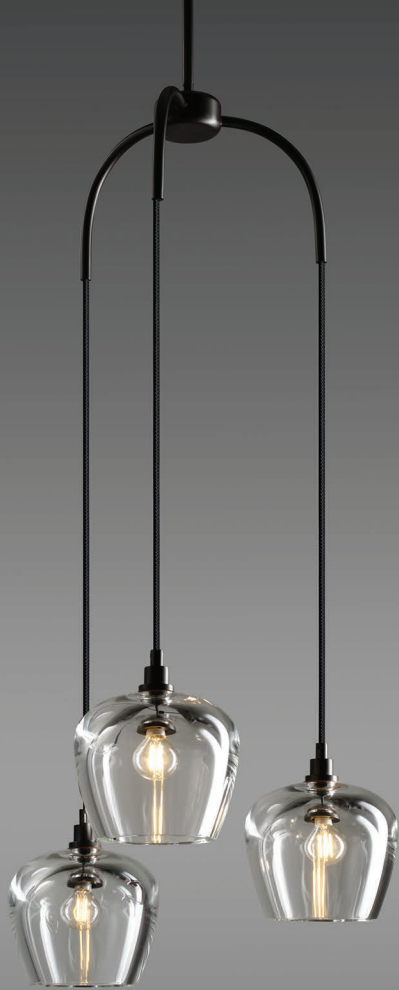

## VALLAYER 3 LIGHT PENDANT

### DESCRIPTION

The Vallayer 3 Light Pendant is machined from solid brass before being patina'd and polished. The shades are made from cast and polished crystal.

### SHADE

Crystal

MODEL #	DIMENSIONS	NET WT.
2 4 2 3	18.375 DIA x 72 OAH*	20 lbs

### ELECTRICAL

3x E12 4W LED bulb

\*Custom drop lengths can be specified.