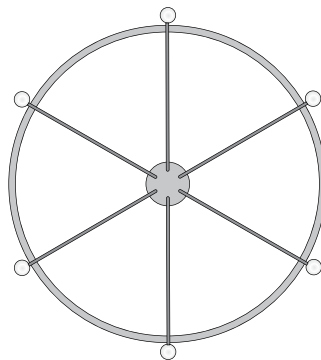

**PASTIS CIRCULAR CHANDELIER**

**DESCRIPTION**

The Pastis Circular Chandelier is machined from solid brass. All parts are hand polished and patina'd. The reeded borosilicate glass shades are notched to delicately rest on each brass arm.

**FINISHES**

Shown in Oil Rubbed Bronze (standard). Please inquire about our other finishes. Note: All finishes may vary slightly.

**SHADE**

Reeded Borosilicate Glass

MODEL #	DIMENSIONS	NET WT.
2 2 2 8	48 Diameter x 60 OAH*	38 lbs

**CEILING PLATE**

6" Diameter

**ELECTRICAL**

6 x E26 40w T8 - 240w max  
 6 x E26 3.5w T8 LED filament bulb available

\*Custom drop lengths can be specified.

48" Diameter - 6 lights