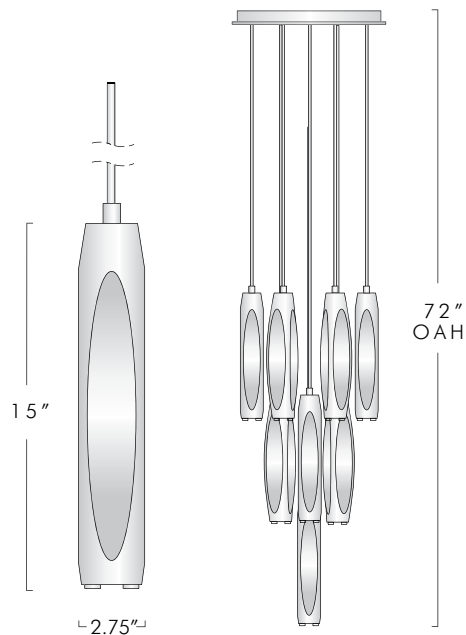

ELECTRICAL

10 x E26 3.5W T8 LED filament bulb only

*Custom drop lengths can be specified.

18"
(10 lights)