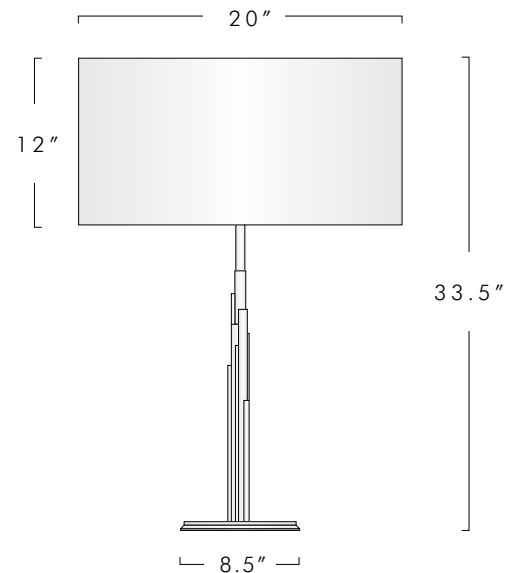

ELECTRICAL

1 x E26 8W LED - 75W Max - LED Standard