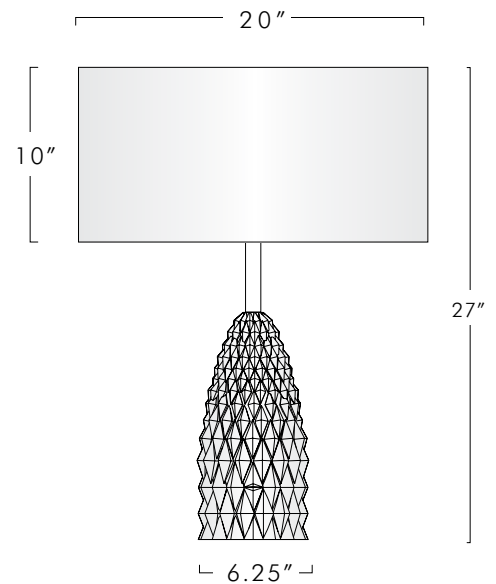

ELECTRICAL

1 x E26 8W LED Bulb - 75W Max - LED Standard