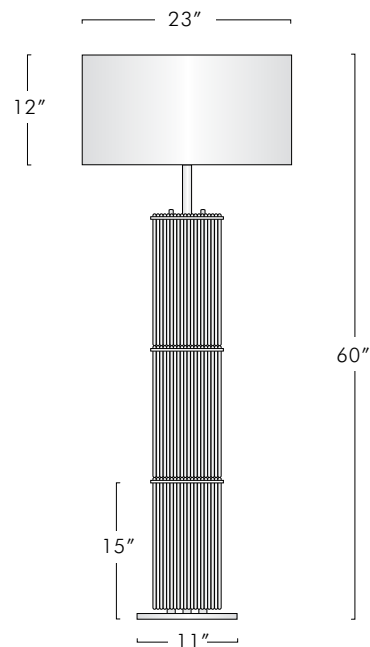

LAVOISIER TORCHIERE

DESCRIPTION

The Lavoisier Torchiere is made of solid brass. All parts are hand polished and patina'd. Two long bulbs run the entire length of the fixture and illuminate the glass rods.

DIMENSIONS

23 Dia x 60 H

NET WT.

55 lbs

ELECTRICAL

1 x E26 40W - 75W Max - LED Available

2 x E12 5W

DIMMABLE
2700K