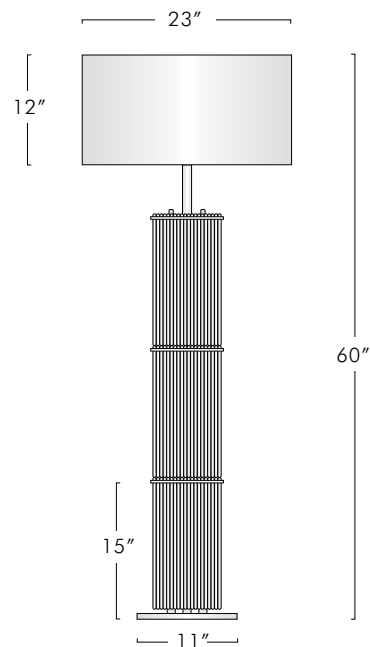

ELECTRICAL

1 x E26 40W - 75W Max - LED Available
2 x E12 5W