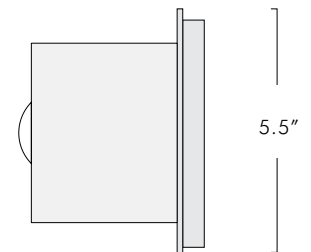

GLAÇON SINGLE VANITY SCONCE

DESCRIPTION

The Glaçon Single Vanity Sconce is machined from solid brass. All parts are hand polished and patina'd. The lead crystal is hand carved and surrounds a mirrored bul. This can be used as a sconce or a ceiling flush mount.

FINISHES

Shown in Lite Antique Bronze (standard). Also available in Oil Rubbed Bronze, Polished Nickel, Satin Nickel and Black Bronze. Please note: All finishes may vary slightly.

SHADE

Lead Crystal.

MODEL #	DIMENSIONS	NET WT.
1 8 2 6	5.5 W x 4.15 D x 5.5 H	5 lbs

BACK PLATE / J-BOX

5.5"W x 5.5"H / Top to J-Box center: 2.75"

ELECTRICAL

1 x E12 40W - 60 W Max - LED Available

5.5"

4.15"