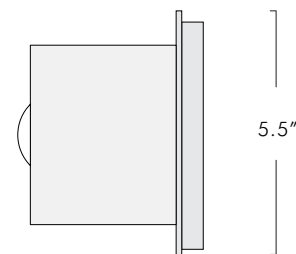

GLAÇON SINGLE LIGHT

DESCRIPTION

The Glaçon Single Light is machined from solid brass. All parts are hand polished and patina'd. The lead crystal is hand carved and surrounds a mirrored bulb. This can be used as a sconce or a ceiling flush mount.

FINISHES

Shown in Oil Rubbed Bronze (standard). Please inquire about our other finishes. Note: All finishes may vary slightly.

SHADE

Lead Crystal.

MODEL #	DIMENSIONS	NET WT.
1 8 2 6	5.5 W x 4.15 D x 5.5 H	5 lbs

BACK PLATE / J-BOX

5.5"W x 5.5"H / Top to J-Box center: 2.75"

ELECTRICAL

1 x E12 40W - 60 W Max - LED Available

5.5"

4.15"