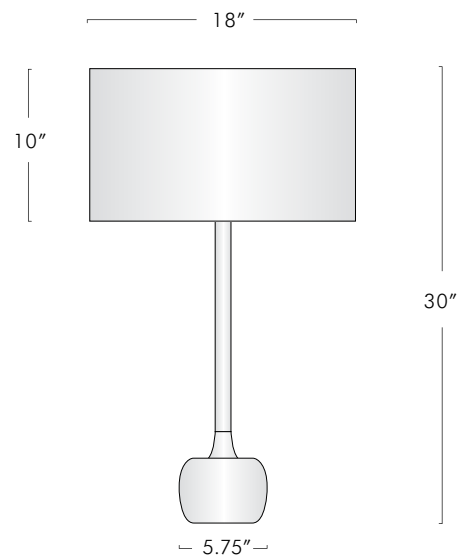

All Lighting Design and Design Elements are ©2018 by Jonathan Browning Studios, Inc.

DESMOULINS TABLE LAMP

DESCRIPTION

The Desmoulins Table Lamp is made of solid brass. All parts are hand polished and patina'd. The base is cast from a master carving using the investment cast process.

FINISHES

Shown in Oil Rubbed Bronze (standard). Please inquire about our other finishes. Note: All finishes may vary slightly.

SHADE

Ivory Silk.

MODEL

1718

DIMENSIONS

18 DIA x 30 H

NET WT.

10 lbs

ELECTRICAL

1 x E26 12W LED Bulb only

DIMMABLE
2700K