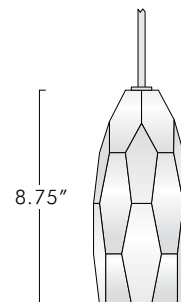

CHATELET CIRCULAR CHANDELIER

DESCRIPTION

The Chatelet Circular Chandelier is made up of ten lead crystal pendants. All parts are hand polished and patina'd. The ceiling plate and socket covers are also made by hand.

FINISHES

Black Bronze Canopy and Socket Covers (standard). Please inquire about our other finishes. Note: All finishes may vary slightly.

SHADE

Lead Crystal in either Clear or Canary.

MODEL #	DIMENSIONS	NET WT.
1 8 3 2	18" Diameter x 72" OAH*	75 lbs

CEILING PLATE / J-BOX

18" Diameter - J-Box on center - Additional blocking or anchoring may be required.

ELECTRICAL

10 x E12 5W LED Bulb Only - (40W incandescent equivalent). Total 50W - (400W equivalent)

*Custom drop lengths can be specified.

18"
(10 lights)

8.75"

4"

72"
OAH