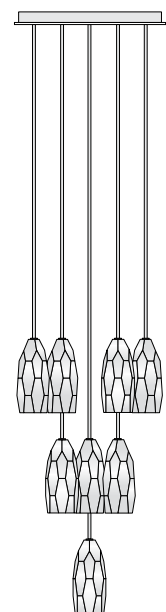

CHATELET CIRCULAR CHANDELIER

DESCRIPTION

The Chatelet Circular Chandelier is made up of ten lead crystal pendants. All parts are hand polished and patina'd. The ceiling plate and socket covers are also made by hand.

FINISHES

Black Bronze Canopy and Socket Covers (standard). Please inquire about our other finishes. Note: All finishes may vary slightly.

SHADE

Lead Crystal in either Clear or Canary.

MODEL #	DIMENSIONS	NET WT.
1 8 3 2	18" Diameter x 72" OAH*	75 lbs

CEILING PLATE / J-BOX

18" Diameter - J-Box on center - Additional blocking or anchoring may be required.

ELECTRICAL

10 x E12 5W LED Bulb Only - (40W incandescent equivalent). Total 50W - (400W equivalent)

*Custom drop lengths can be specified.

18"
(10 lights)

8.75"

4"

72"
OAH